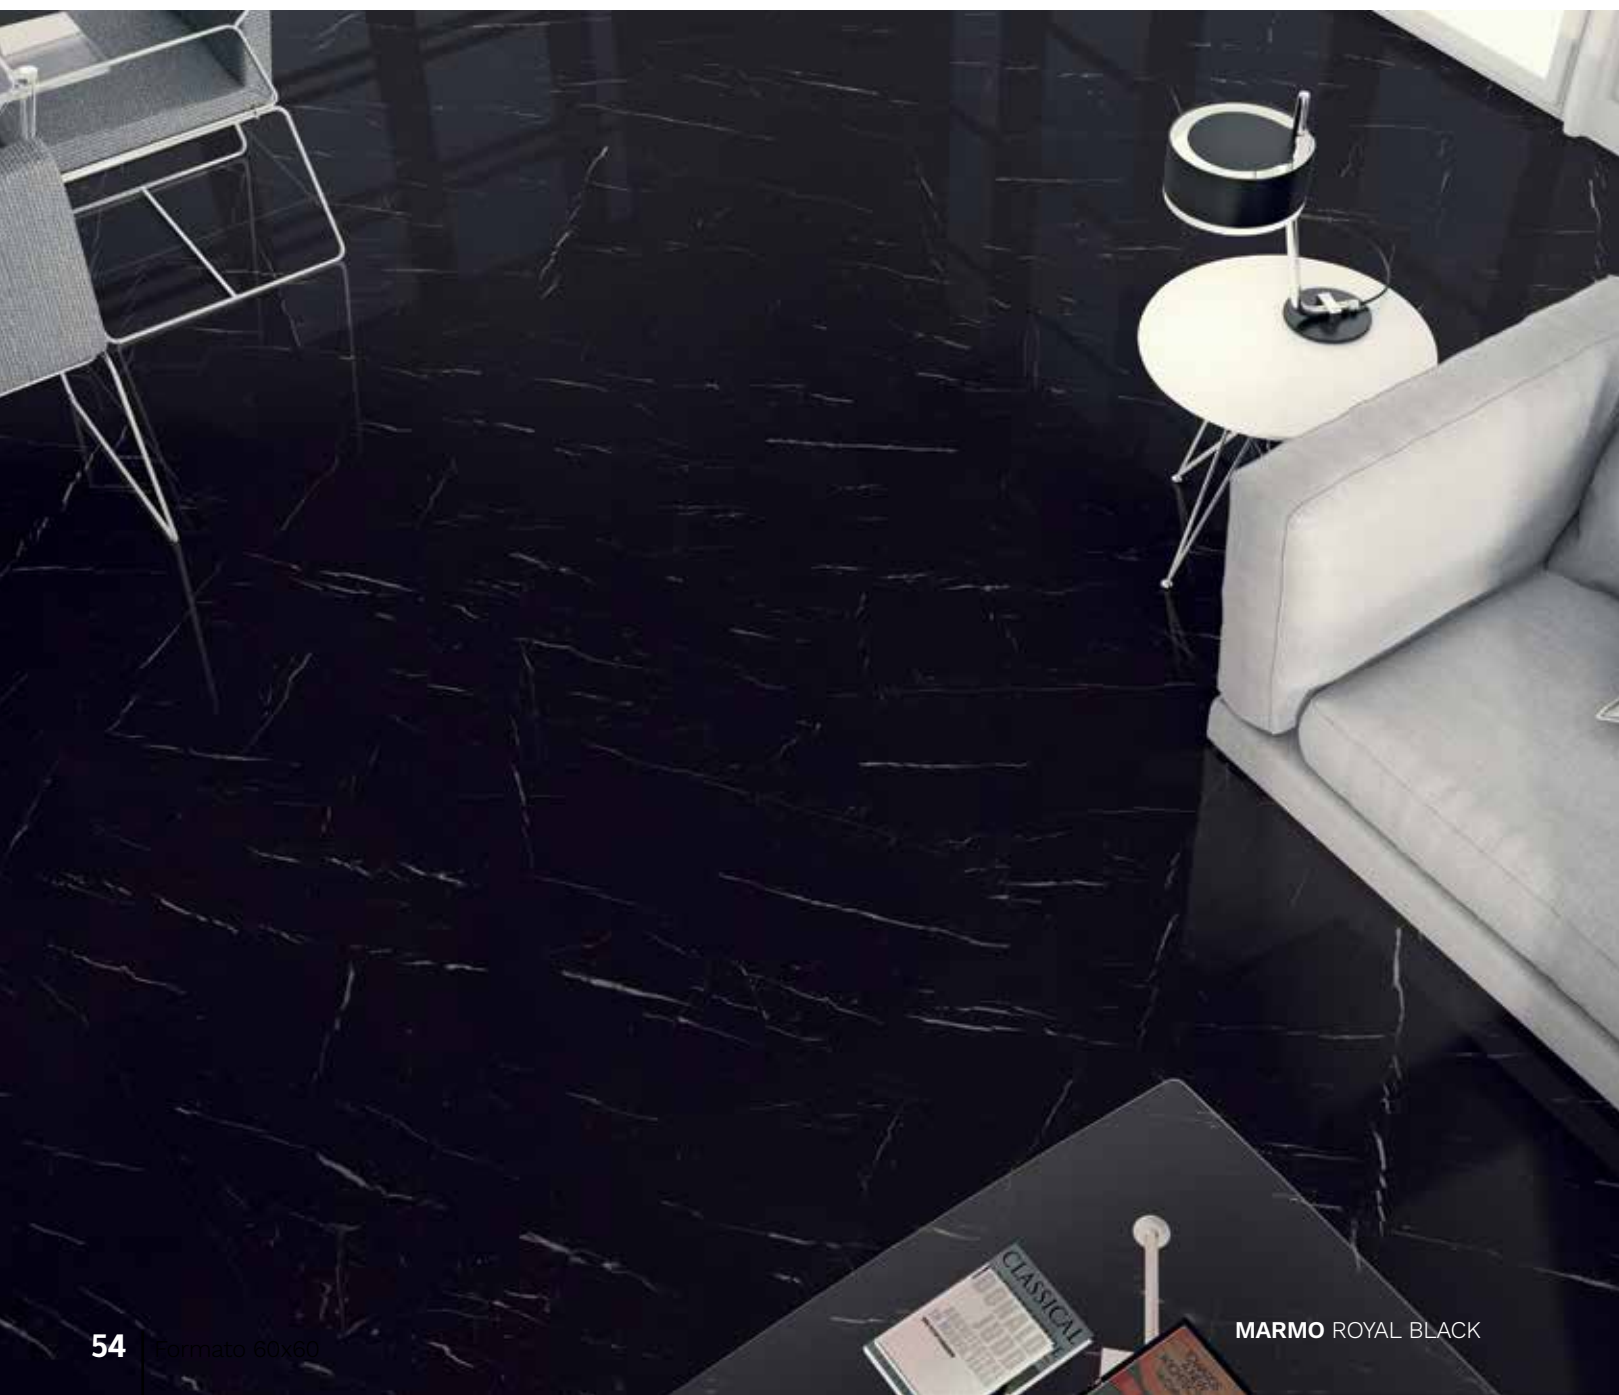

MONTREAL

60 X 120 cm

Light

Dark

MARMO ROYAL BLACK

MONTREAL DARK

MURETTO

60 X 120 cm