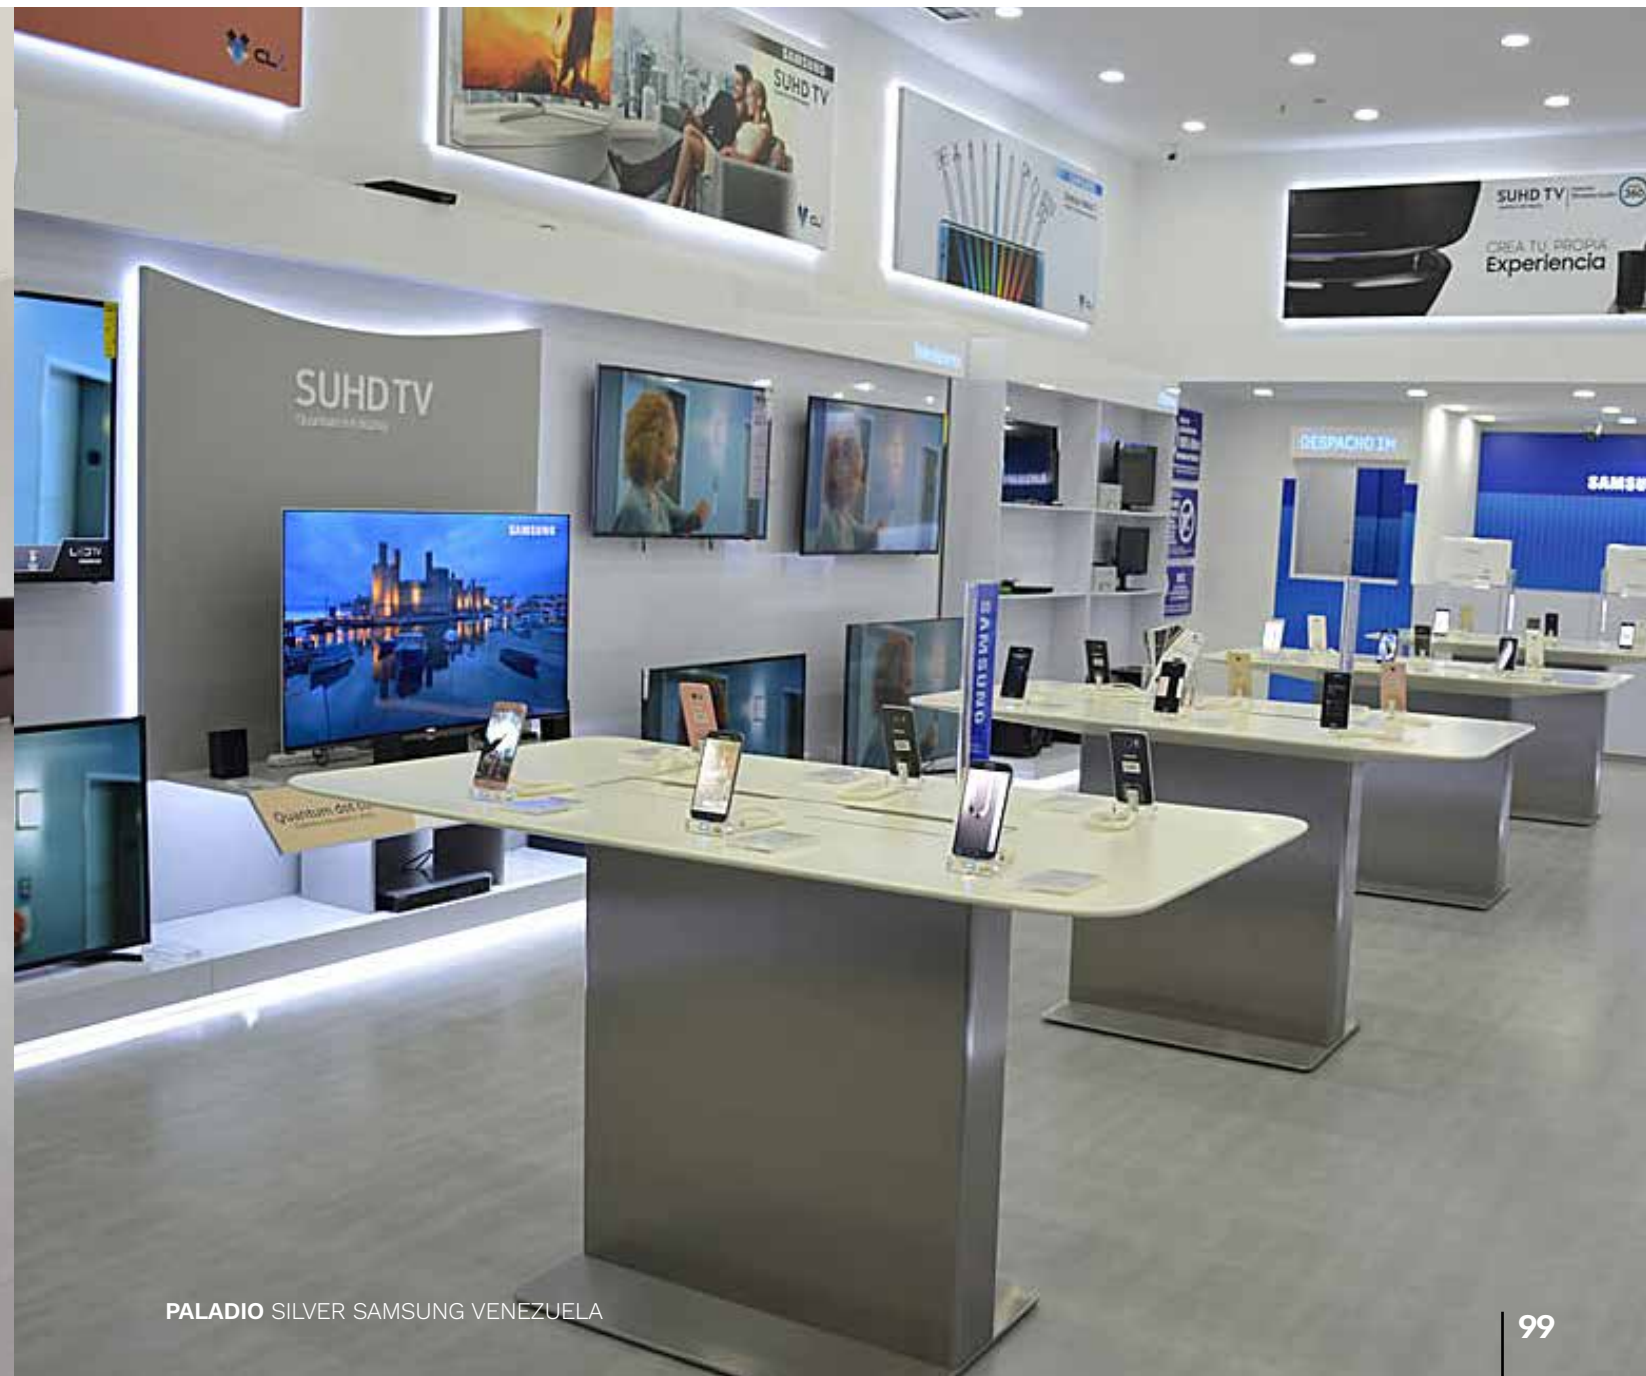

PALADIO SILVER SAMSUNG VENEZUELA